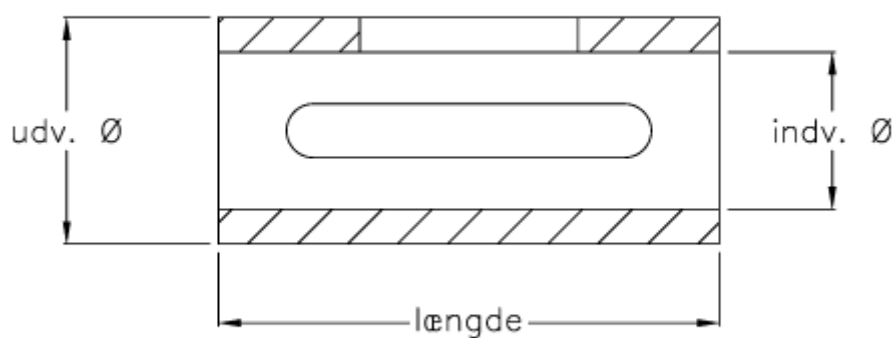

Data Sheet

Article number: 39280914

Description: Bush 9/14 incl. keys

Measures

| | |
|-------------------|--------|
| Description | = 9/14 |
| Internal diameter | = 9 |
| Length | = 26 |
| Outer diameter | = 14 |